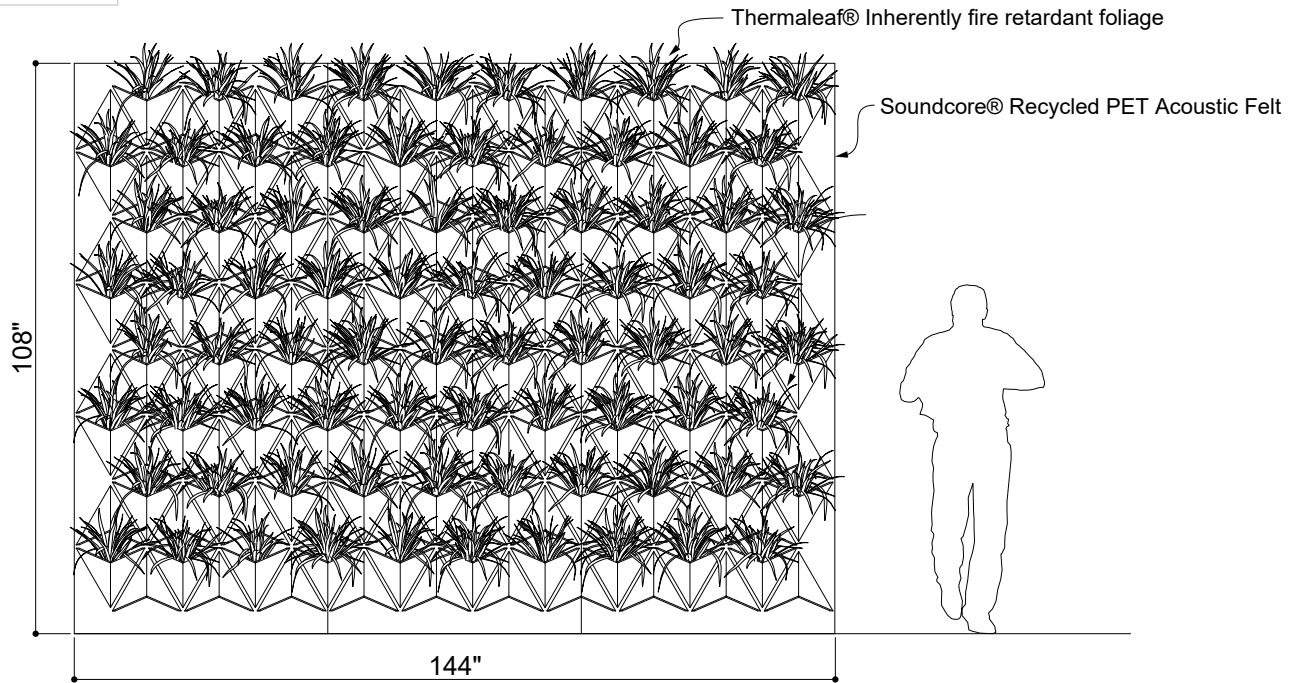

CLAY POT

ELEVATIONS

① ELEVATION 1