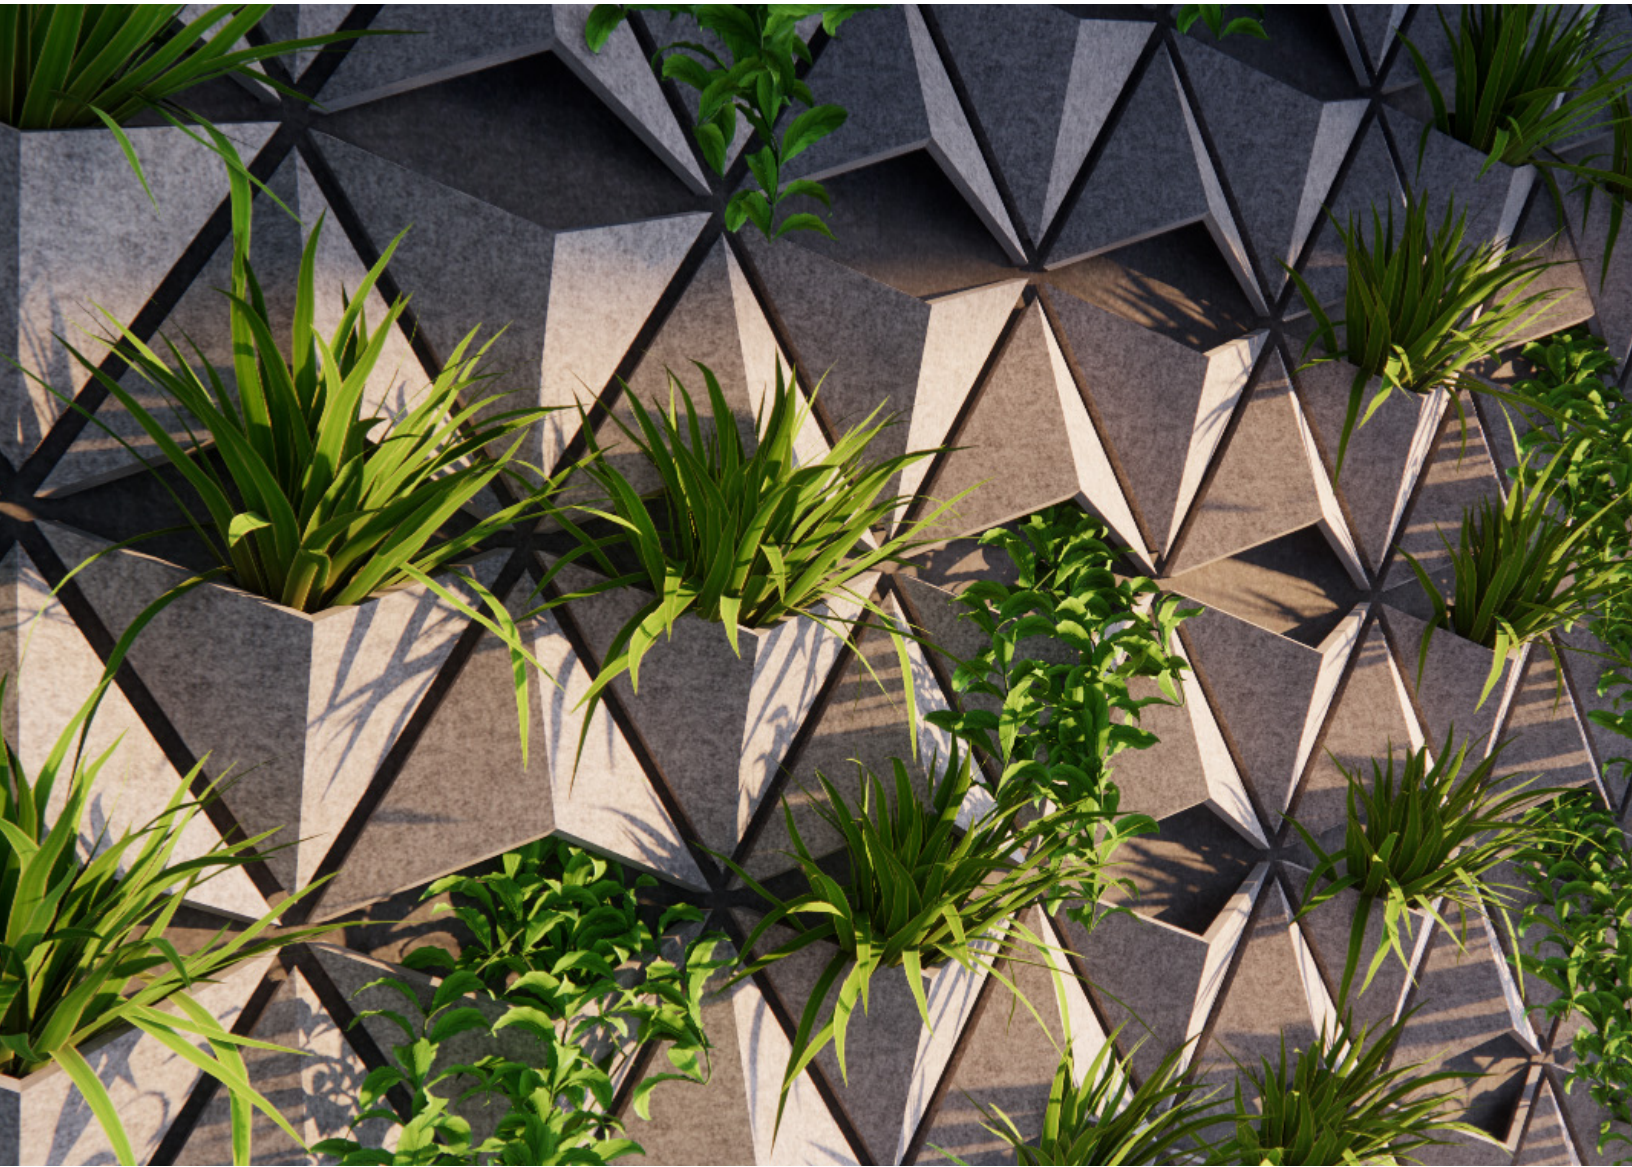

CLAY POT

SUR-FPG-027

CSI
Creative

CLAY POT

INTRODUCTION

The CSI Creative Earth Clay Pot is inspired by African clay pots and carries greenery along a wall side. The configuration is entirely customizable so there is not risk in adding these to your space for added life and color. Customize your greenery and create a unique feature element for your space.